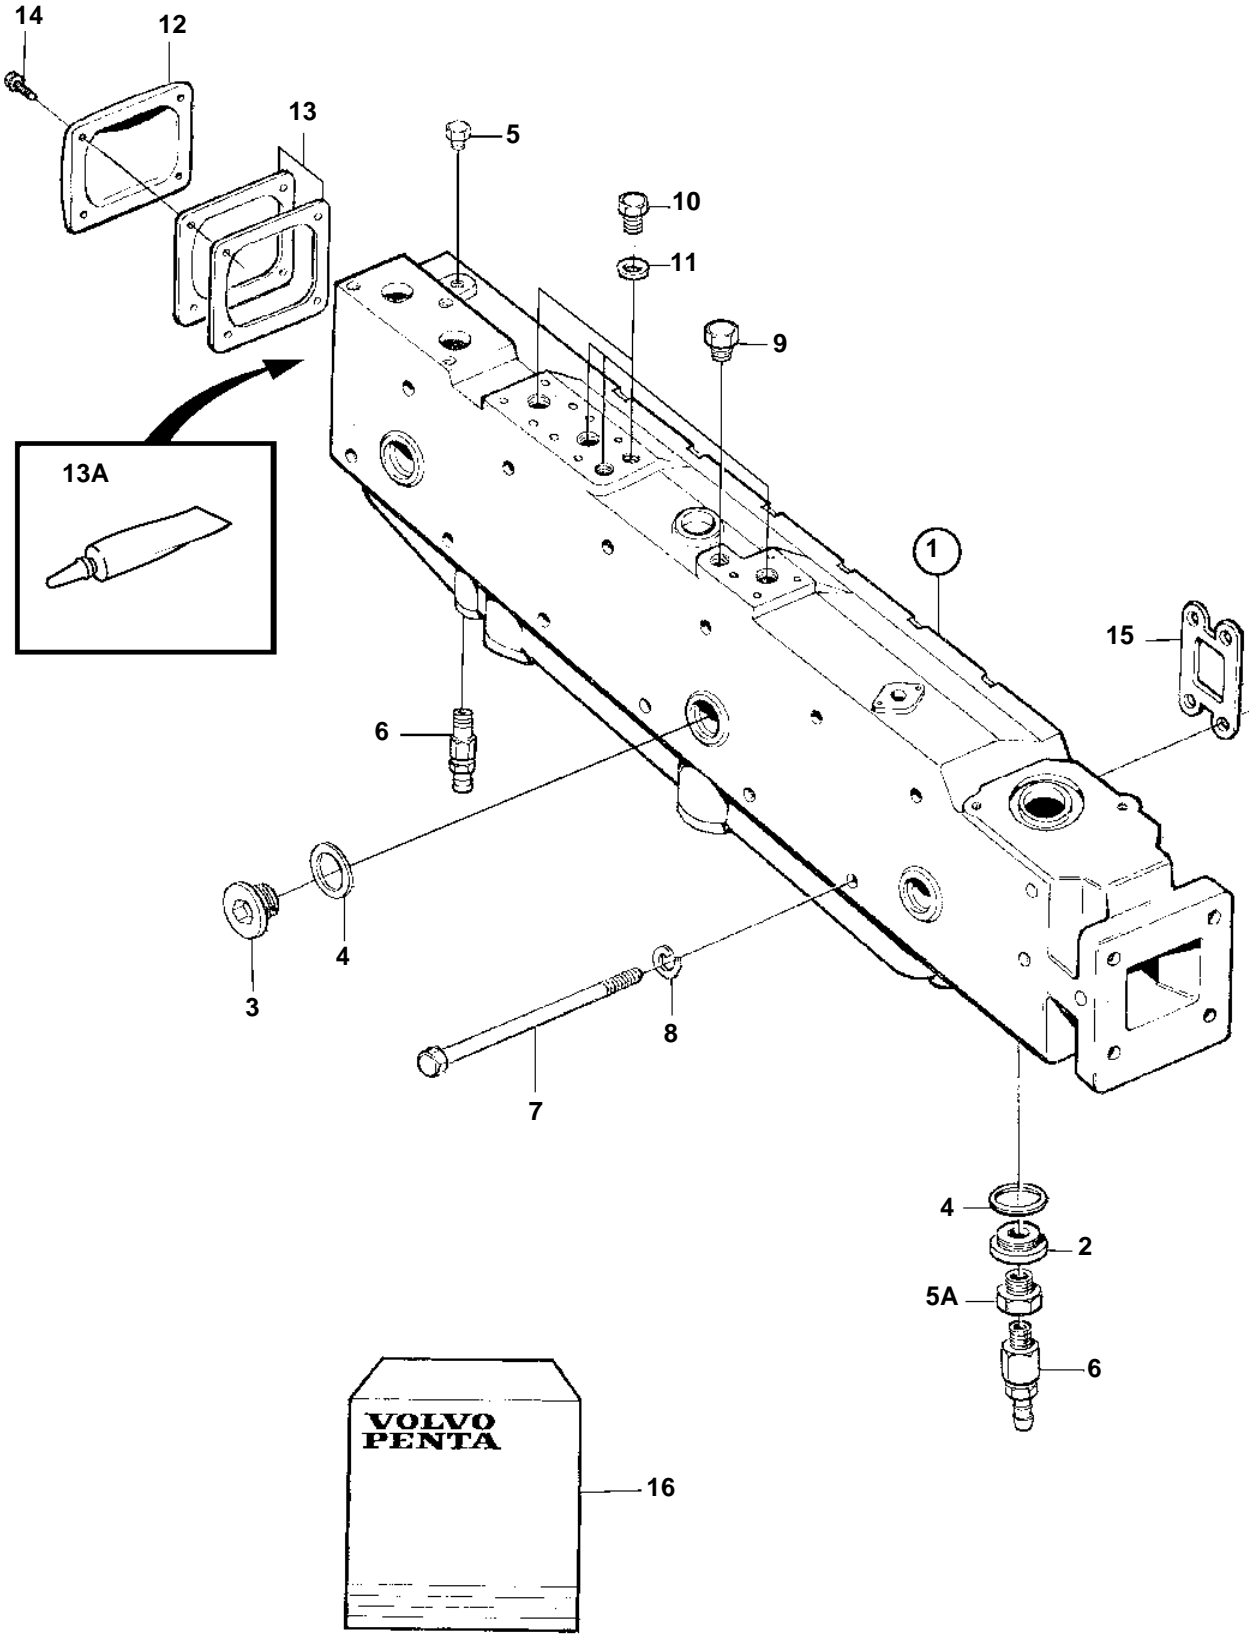

TAMD162C-C, TAMD163A-A, TAMD163P-A

TAMD162C-C, TAMD163A-A, TAMD163P-A

REF	PART NO.	QTY	DESCRIPTION	NOTES
1	3827486	1	Exhaust pipe	
2	821335	1	· Plug	SNXXXXXXXXXXXX/18411-
3	467367	11	· Plug	
4	469328	12	· Gasket	
5	479979	2	· Plug, 1/8-NPTF	(191026)
5A	16291	1	Nipple	SNXXXXXXXXXXXX/18411-
6	947894	2	Drain cock	
7	970966	12	Screw	
8	941908	12	Spring washer	
9	479956	3	Plug, 1/2-NPTF	
10	960632	2	Plug	
11	947624	2	Gasket	
12	849011	1	Cover	
13	849399	2	Gasket	REPL BY 1161231
13A	1161231	X	Sealant	BLACK, 0,31L
14	945444	4	Flange screw	
15	8130038	6	Gasket	(3165748)
16	876806	1	Gasket kit, exhaust manifold	